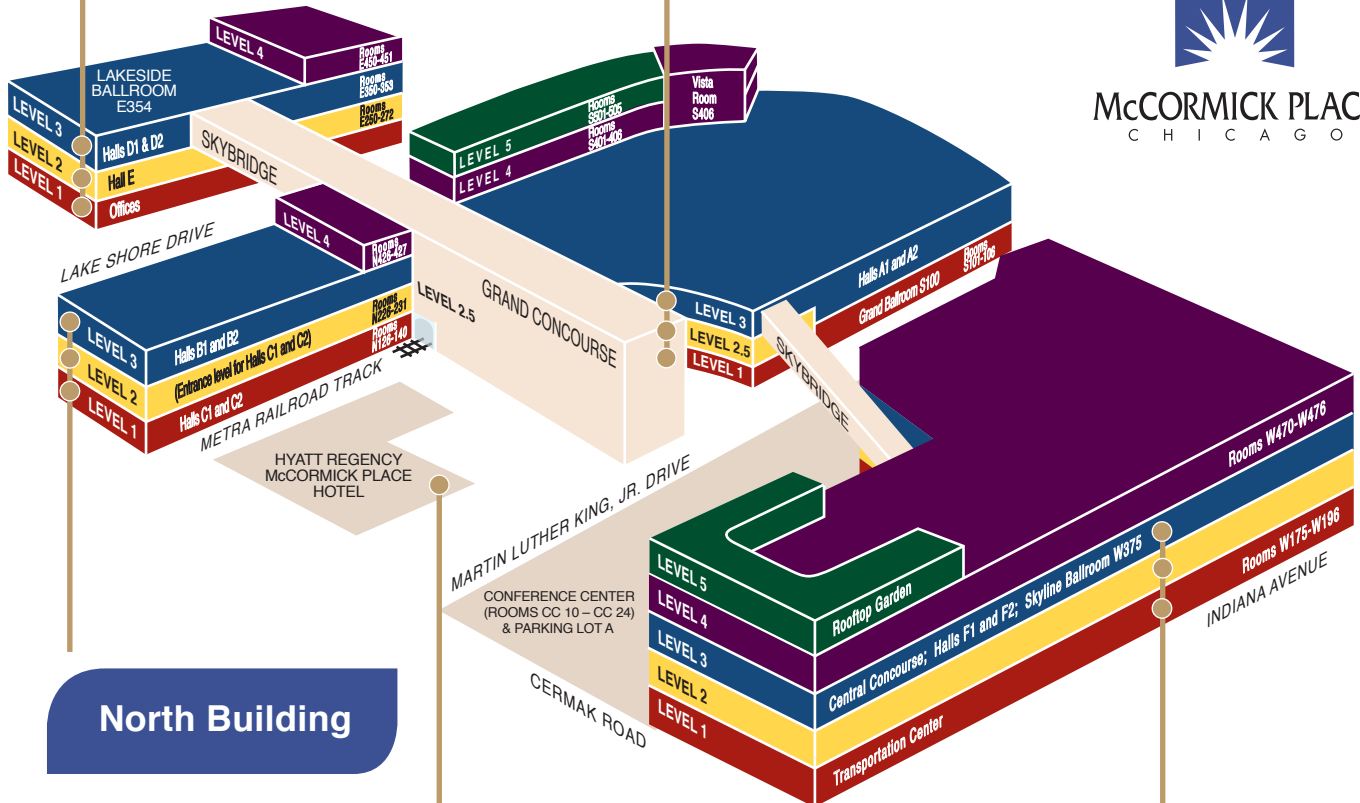

**Shoe Shine Service:** A permanent service area is located on Grand Concourse, Level 2.5. Both drop-off and as-you-wait service is available.

**Relaxation Stations:** Offering upper-body massage, sessions run 10 - 30 minutes. Permanent stations are located on the Grand Concourse, Level 2.5 and in Lakeside Center, Level 2.

## Lakeside Center (East Building)

- Level 3**
- ☺ Lakeside Café
  - ❓ Information Desk
- Level 2**
- ☺ Starbucks "We Proudly Brew"
  - ☺ Bistro 23
  - ☺ FedEx Office (Business Center)
  - ☺ Gift Shop
  - ☺ Shoe Shine
  - ☺ Relaxation Station
  - ☺ ATM
  - ☺ U.S. Mailbox
  - ☺ Taxis (Gate 30 & 31)
  - ☺ Arie Crown Theater
- Level 1**
- ☺ First Aid

## South Building

- Level 3**
- ☺ Café A1 (Show Floor)
  - ☺ Café A2 (Show Floor)
  - ☺ Fired Up Grill (Show Floor)
- Level 2.5**
- ☺ Coffee & Pastry Shop
  - ☺ Ryba's Fudge Shop
  - ☺ Plate Room Food Court
  - ☺ Fine Print Restaurant
  - ☺ FedEx Office (Business Center)
  - ☺ Gift Shop
  - ☺ Shoe Shine
  - ☺ Scootaround (Scooter Rental)
  - ☺ Relaxation Station
  - ☺ 24 hr. Convenience Center (Self-Service)
  - ☺ ATM
  - ☺ U.S. Mailbox
  - ☺ First Aid
  - ☺ Metra Electric Trains
- Level 1**
- ☺ Coat Check
  - ☺ Flight Information Displays
  - ☺ Taxis (Gate 4)
  - ☺ CTA (Public Transportation)
  - ❓ Information Desk

McCORMICK PLACE®  
CHICAGO