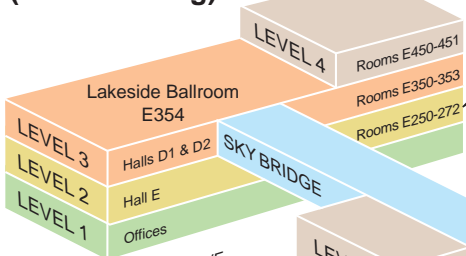

Lakeside Center (East Building)

Level 2
Arie Crown Theater
Food Service
Business Center
Gift Shop

South Building

West Building

North Building

Level 2
Food Service

Level 2.5
Food Court/Restaurant
Gift Shop
Business Center
METRA Entrance