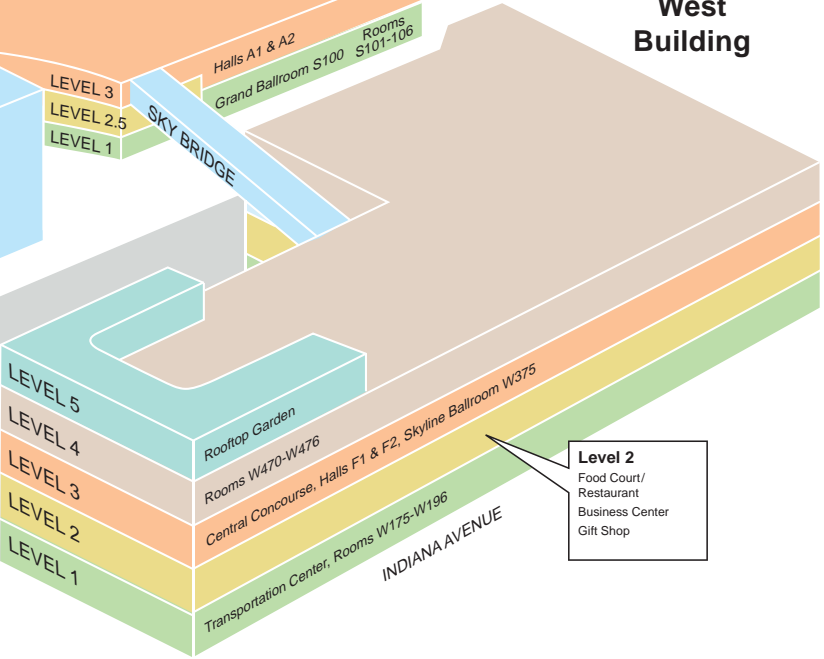

Lakeside Center (East Building)

Level 2
Arie Crown Theater
Food Service
Business Center
Gift Shop

South Building

West Building

North Building

Level 2
Food Service

Level 2.5
Food Court/Restaurant
Gift Shop
Business Center
METRA Entrance