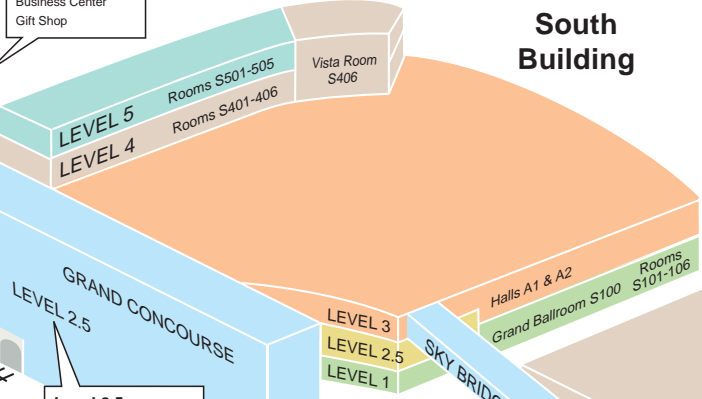

Lakeside Center (East Building)

Level 2
Arie Crown Theater
Food Service
Business Center
Gift Shop

South Building

West Building

North Building

Level 2
Food Service

Level 2.5
Food Court/Restaurant
Gift Shop
Business Center
METRA Entrance