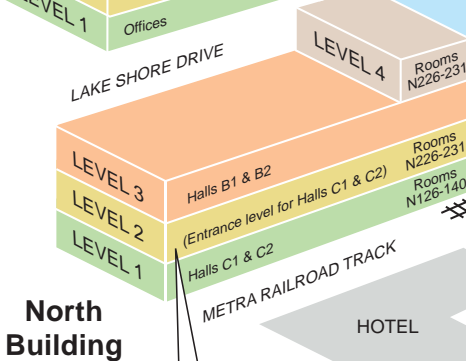

Lakeside Center (East Building)

Level 2
Arie Crown Theater
Food Service
Business Center
Gift Shop

South Building

West Building

North Building

Level 2
Food Service

Level 2.5
Food Court/Restaurant
Gift Shop
Business Center
METRA Entrance