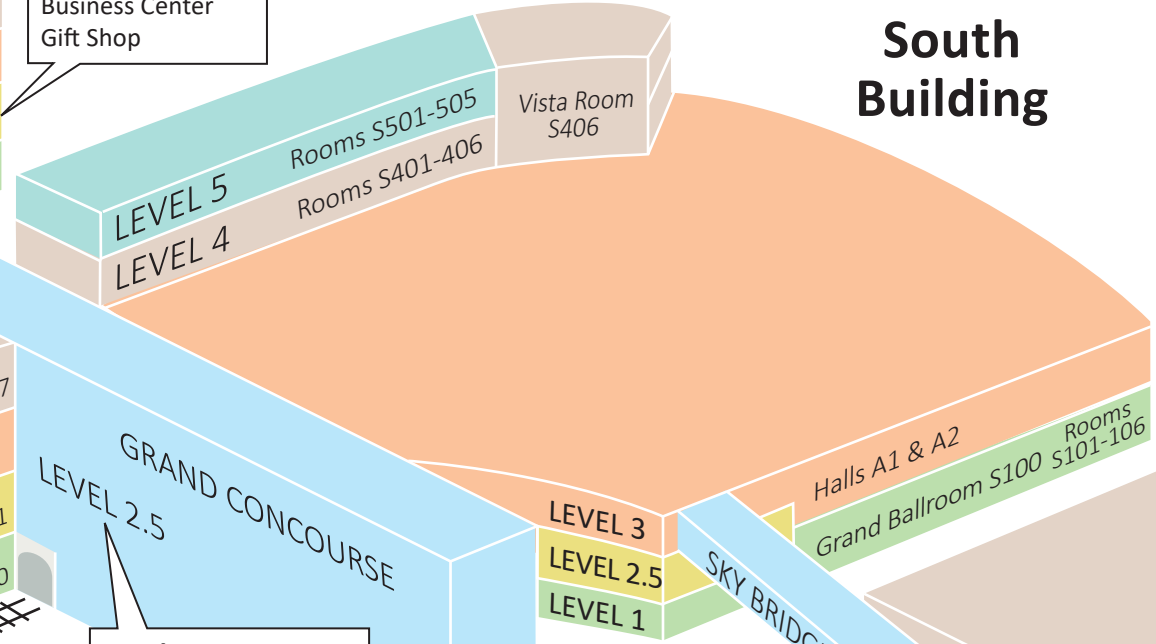

Lakeside Center (East Building)

South Building

West Building

North Building

METRA RAILROAD TRACK

HYATT REGENCY
McCORMICK PLACE
HOTEL

MARTIN LUTHER KING, JR. DRIVE

Hyatt Conference Center
(Rooms CC 10-CC 24)
& Parking Lot A