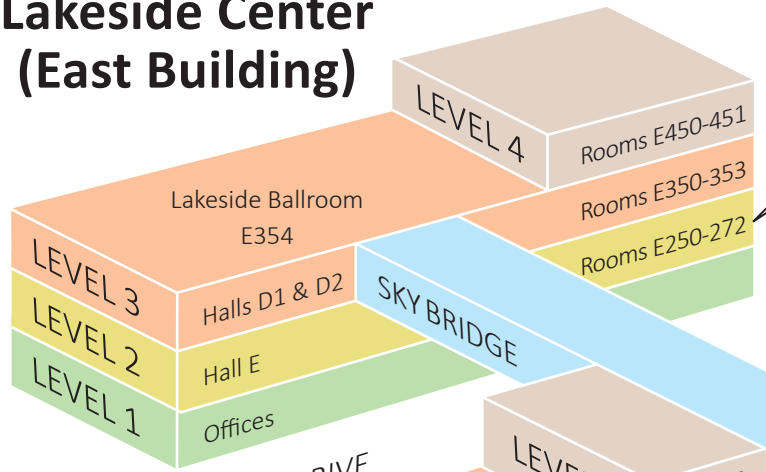

Lakeside Center (East Building)

South Building

West Building

North Building

METRA RAILROAD TRACK

HYATT REGENCY
McCORMICK PLACE
HOTEL

MARTIN LUTHER KING, JR. DRIVE

Hyatt Conference Center
(Rooms CC 10-CC 24)
& Parking Lot A