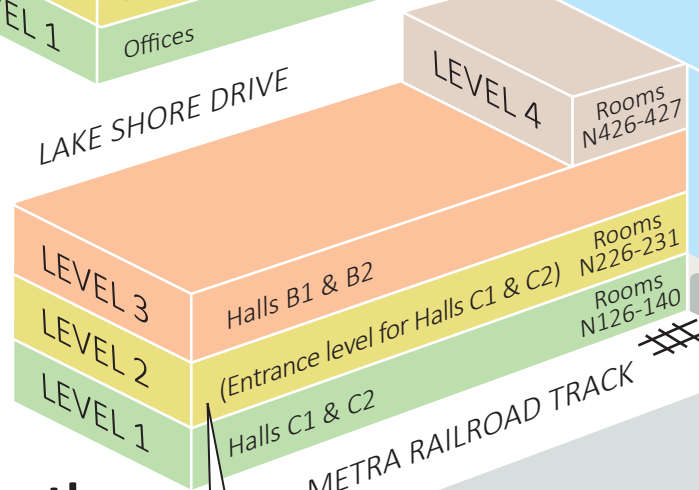

Lakeside Center (East Building)

South Building

West Building

North Building

METRA RAILROAD TRACK

HYATT REGENCY
McCORMICK PLACE
HOTEL

MARTIN LUTHER KING, JR. DRIVE

Hyatt Conference Center
(Rooms CC 10-CC 24)
& Parking Lot A

MARRIOTT MARQUIS
CHICAGO HOTEL

CERMAK ROAD

PRAIRIE AVENUE

WINTRUST ARENA

HILTON TRI-PLEX

INDIANA AVENUE

LAKE SHORE DRIVE

SKYBRIDGE