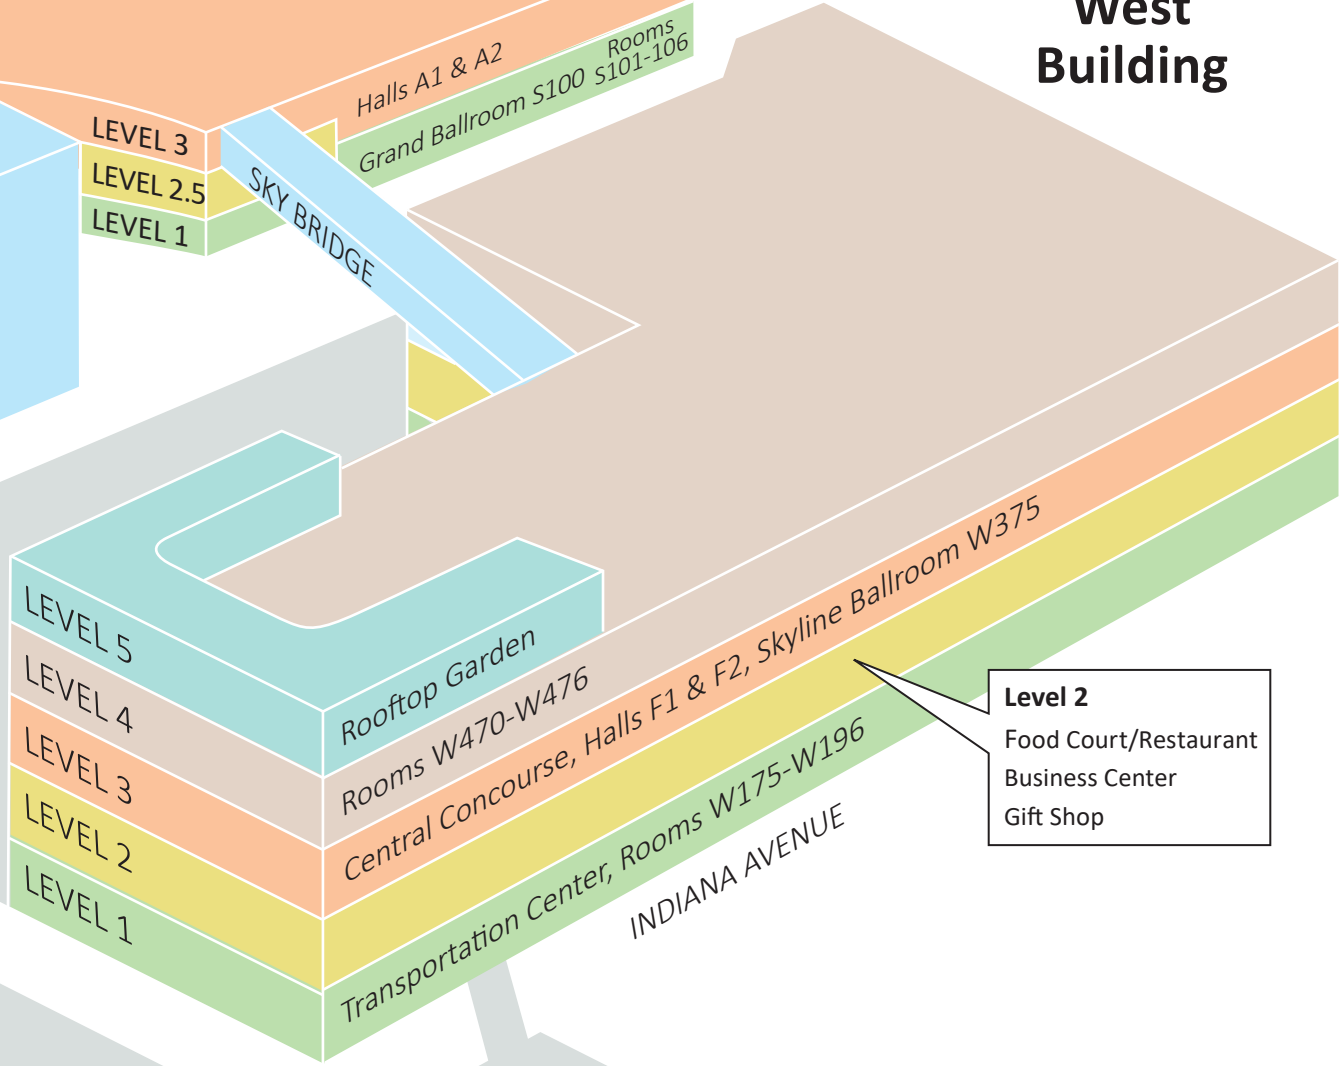

Lakeside Center (East Building)

South Building

West Building

North Building

METRA RAILROAD TRACK

HYATT REGENCY
McCORMICK PLACE
HOTEL

MARTIN LUTHER KING, JR. DRIVE

Hyatt Conference Center
(Rooms CC 10-CC 24)
& Parking Lot A

MARRIOTT MARQUIS
CHICAGO HOTEL

CERMAK ROAD

PRAIRIE AVENUE

WINTRUST ARENA

HILTON TRI-PLEX

INDIANA AVENUE

LAKE SHORE DRIVE

SKYBRIDGE